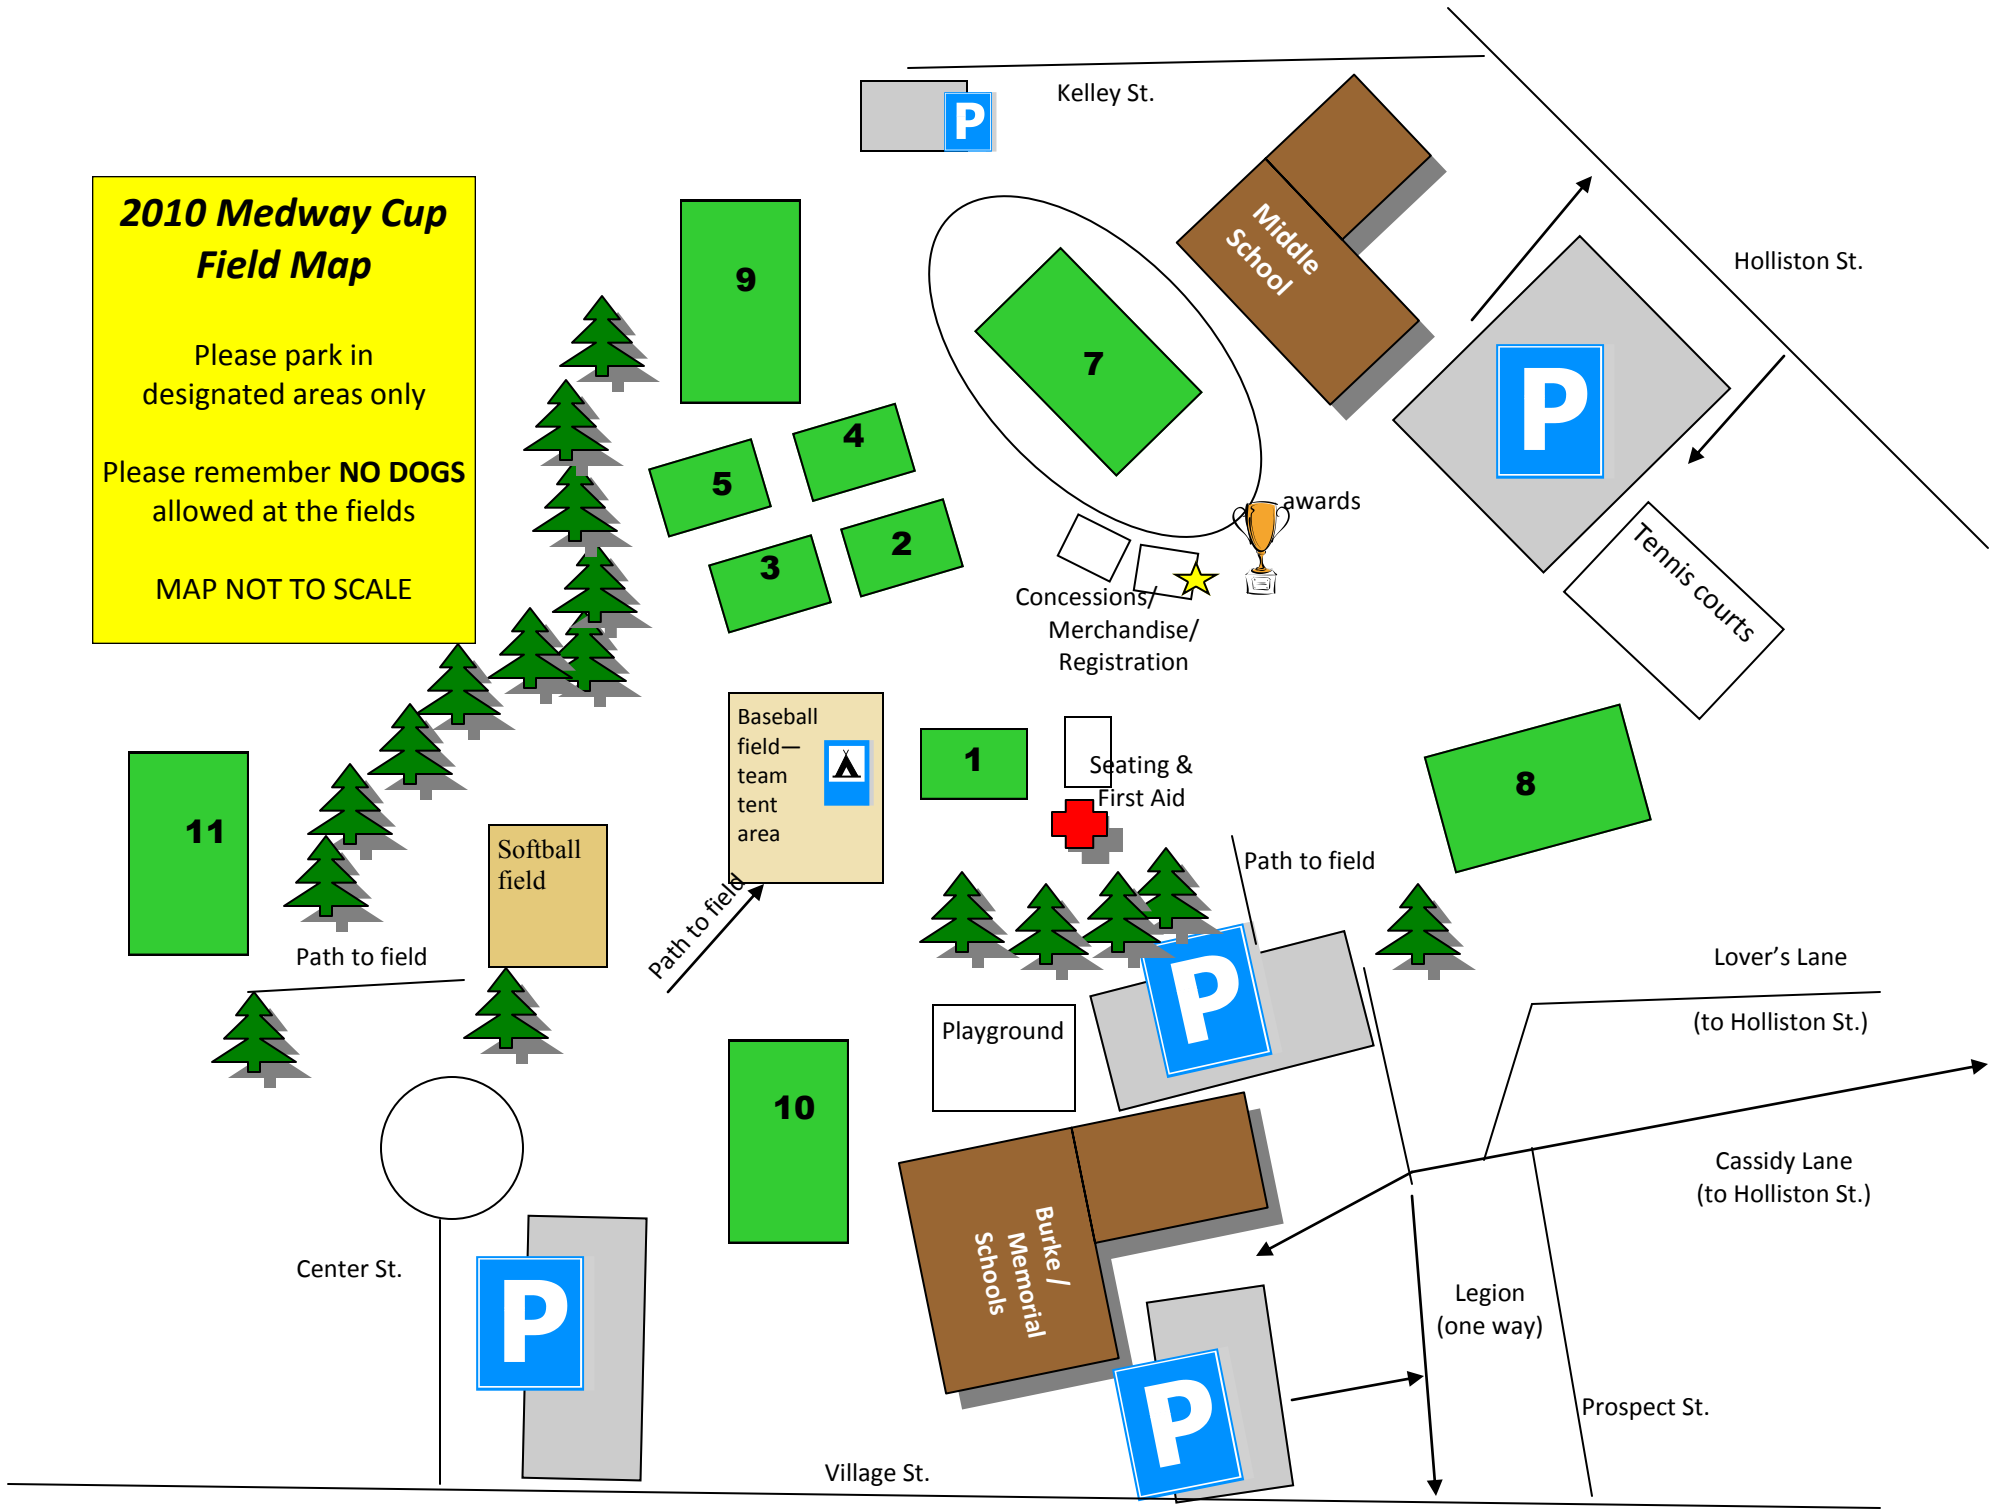

**2010 Medway Cup
Field Map**

Please park in
designated areas only

Please remember **NO DOGS**
allowed at the fields

MAP NOT TO SCALE

Kelley St.

Middle School

Holliston St.

Tennis courts

Baseball
field—
team
tent
area

1

Seating &
First Aid

8

11

Path to field

Softball
field

Path to field

10

Playground

Path to field

Lover's Lane

(to Holliston St.)

Cassidy Lane
(to Holliston St.)

Center St.

Village St.

Burke /
Memorial
Schools

Legion
(one way)

Prospect St.